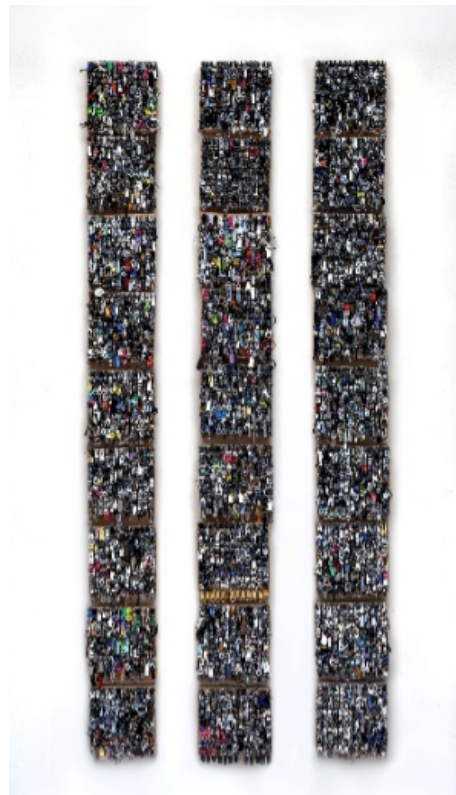

Sandra Vista

10 Amadeus Amadeus

51"
beads, gel med, walking stick
\$2,200

Sandra Vista

#11 High 5 Frequency

51"
beads gel med, walking stick
\$2,200

Sandra Vista

Intentional Totems

27 6"x6"
panels, zipper tabs, gel medium
\$ 13,500.

Sandra Vista

Museum Horizon-Horizone de Museo

4 panels 2 - 12"x24" & 2 - 8"x24"
approx 12"x96"
zipper tabs, gel med
\$ 15,000.

Sandra Vista

Quant #10

2"x13" approx.,
brick cellphone, beads, gel med
\$1,100