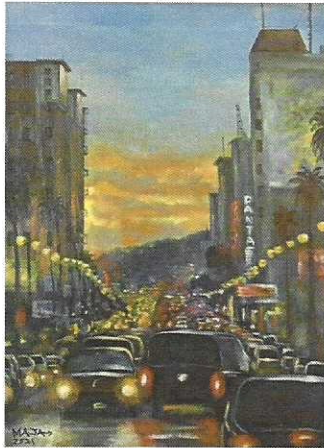

2013

\$3,000

Maja  
SANTA MONICA  
FWY EAST  
Enhanced Giclee

2020

\$2,500

Maja  
PANTAGES  
THEATER  
Enhanced Giclee

2021

\$600

Maja  
CAPITOL  
RECORDS  
Enhanced Giclee

2021

\$600

Maja  
HOLLYWOOD  
BOULEVARD  
Enhanced Giclee

2008

\$600

Maja  
MARIACHI PLAZA  
Enhanced Giclee

2021