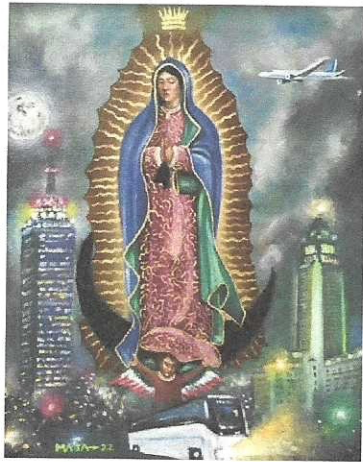

\$1,200

Maja  
VENTURA FWY  
IN THE RAIN

2021

\$1,400

Maja  
VISTA DEL  
POPOCATEPETL  
Oil on Canvas Board

2022

\$500

Maja  
EXVOTO  
Oil on Board