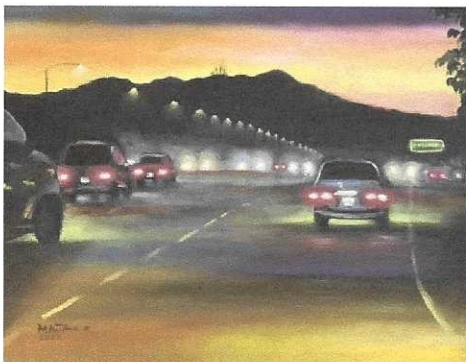

Maja
134 WEST
Oil on Canvas Board

2022

$1,400