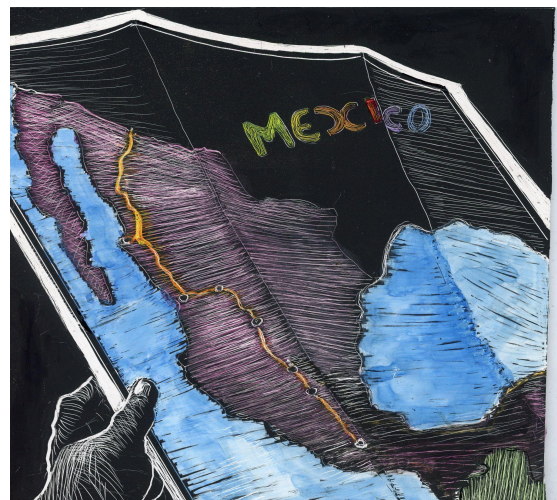

Picnic

Scratchboard
8.5 x 9 inches
\$200.

**Robbin
Henderson**

Mexico 1936-1940

Scratchboard
24 x 18 inches
\$600

**Robbin
Henderson**

Map of Mexico

Scratchboard and
Colored Ink
8 x 8 inches
\$400
NFS

**Robbin
Henderson**

Norman and Vita

Scratchboard
8 x 10 inches
\$250

**Robbin
Henderson**

**Jose Clemente
Orozco's Hidalgo**

Scratchboard with
Colored Inks
6 x 6 inches
\$180

**Robbin
Henderson**

Campesino