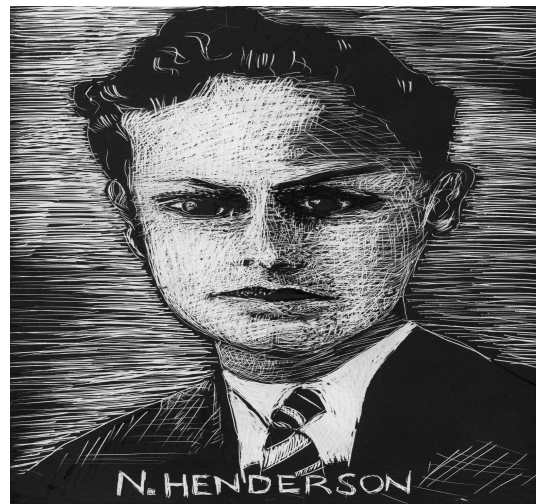

**Robbin
Henderson**

Norman at 22

Scratchboard
7 x 5 inches
$300