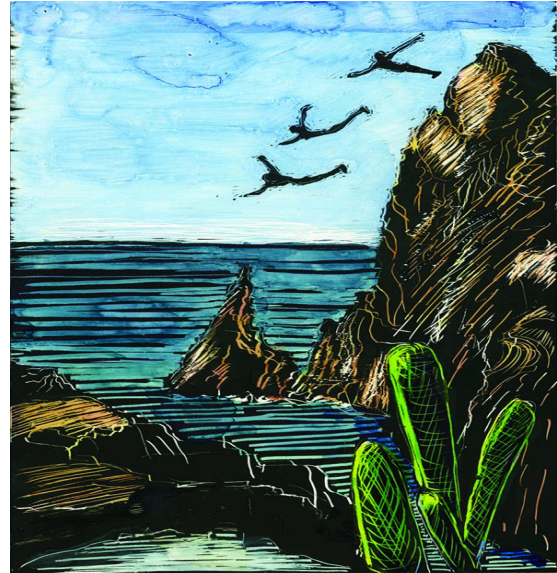

Trotsky and Rabbits

Scratchboard
6 x 6 inches
\$250

**Robbin
Henderson**

Trotsky Lectures

Scratchboard
6 x 6 inches
\$180

**Robbin
Henderson**

Acapulco

Scratchboard with
Colored Inks
7 x 5 inches
\$400

**Robbin
Henderson**

Taxco

Scratchboard
7 x 5 inches
\$250

**Robbin
Henderson**

Orizaba

Scratchboard with
Collaged Text
20.5 x 18.5 Inches
\$500

**Robbin
Henderson**

**Nana, Robbin and
Norman, Hermosillo**