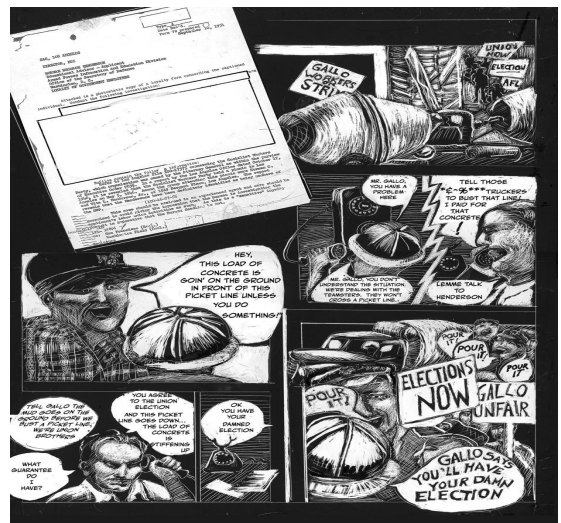

**Robbin
Henderson**

Taxco

Scratchboard
7 x 5 inches
\$250

**Robbin
Henderson**

Orizaba

Scratchboard with
Collaged Text
20.5 x 18.5 Inches
\$500

**Robbin
Henderson**

**Nana, Robbin and
Norman, Hermosillo**

Scratchboard
8 x 8 inches
\$500.
NFS

**Robbin
Henderson**

Cuernavaca

Scratchboard with
Colored Inks
7 x 4.25 inches
\$400

**Robbin
Henderson**

Gallo Strike

Scratchboard with
Screen Printed Text and
Collage
16 x 12 inches
\$600