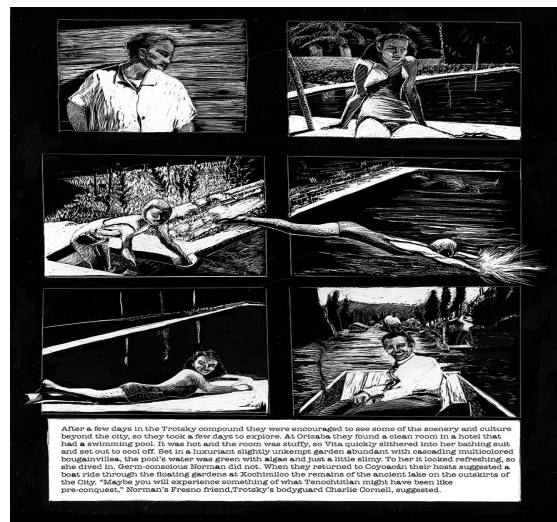

**Robbin
Henderson**

Taxco

Scratchboard
7 x 5 inches
\$250

**Robbin
Henderson**

Orizaba

Scratchboard with
Collaged Text
20.5 x 18.5 Inches
\$500

**Robbin
Henderson**

**Nana, Robbin and
Norman, Hermosillo**