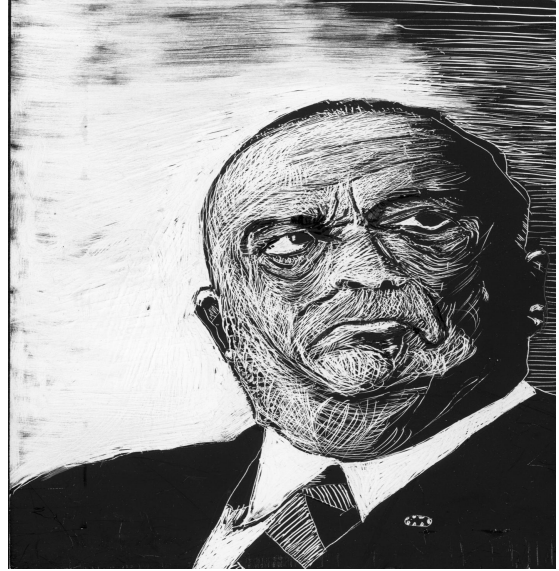

**Robbin
Henderson**

**Norman's First Wife,
Constance Webb's
Professional Actor's
Headshot**

Scratchboard
5 x 7 inches
\$100

**Robbin
Henderson**

J. Edgar Hoover

Scratchboard
7 x 5 inches
\$250

**Robbin
Henderson**