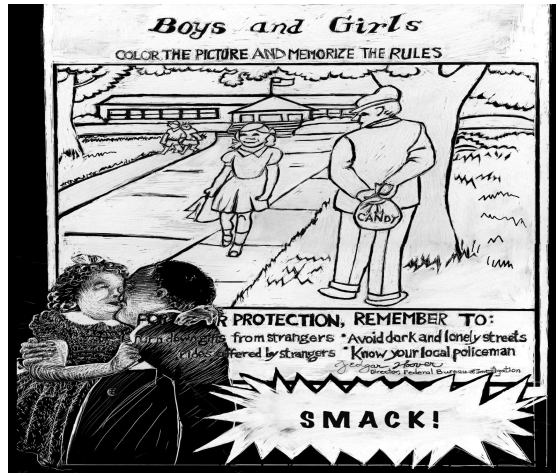

**Robbin
Henderson**

**Warning! J. Edgar
Hoover loves Shirley
Temple**

Scratchboard
16 x 12 inches
$200