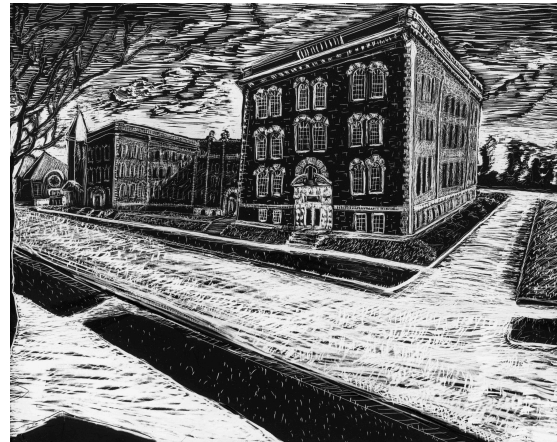

Fresno Houses

Scratchboard and
Screenprint
20.5 x 16.5 inches
\$500

**Robbin
Henderson**

**Rochester Theological
Seminary**

Scratchboard
8 x 10 inches
\$150

**Robbin
Henderson**

**Max Eastman and his
Russian wife arrive at
the Santa Fe Depot in
Fresno**