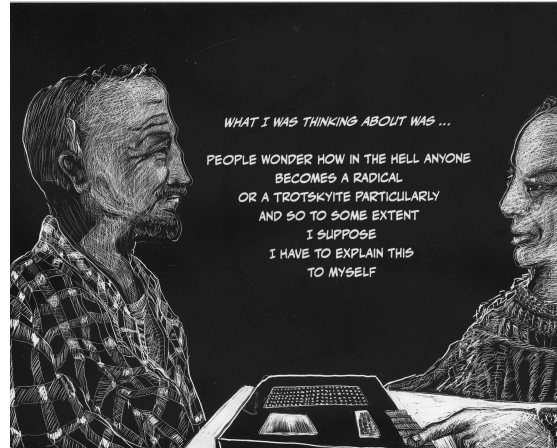

AVENUE 50 STUDIO

131 North Avenue 50, Highland Park, CA 90042 www.avenue50studio.org avenue50studio@gmail.com

**Robbin
Henderson**

Dal Records Norman's Story

Scratchboard and
Screenprint
8 x 10 inches
\$200
NFS