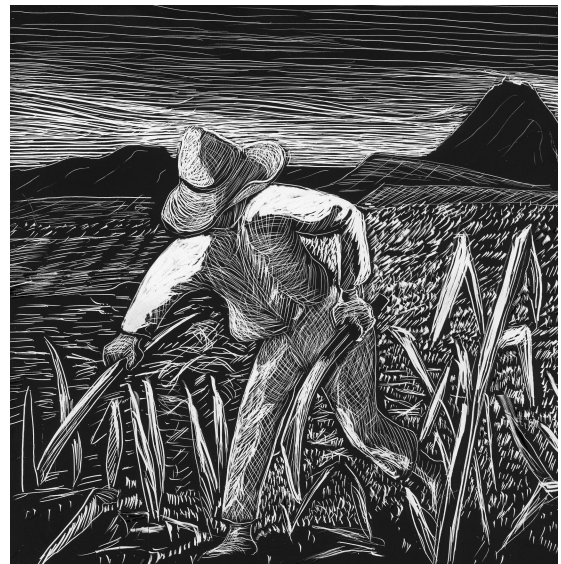

**Robbin
Henderson**

Campesino

Scratchboard
6 x 6 inches
$180